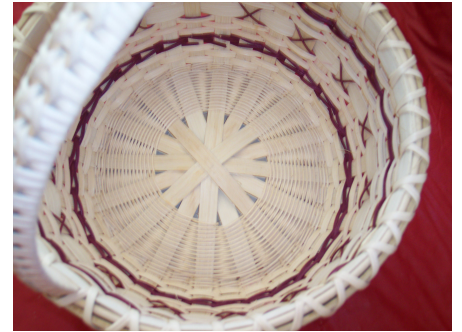

Peach Basket

Baskets may be stained with coffee.

8" Peach
\$45.00

Measures:

8-1/2" diameter
8-1/2" handle height

10" Peach
\$53.00

Measures:

10-1/2" diameter
10-1/2" handle height

12" Peach *
\$58.00

Measures:

12-1/2" diameter
12-1/2" handle height

Colors:

Rust
Wine
Navy
Cherry Red
Walnut Brown *
Smoked
Turquoise
Garden Green
Hunter Green
Charcoal
Cane
Shaker Tape
Space Dyed

Side Weaving Patterns:

all of them

pictured:
Upper & Lower
4 row twine

Handle wraps:

Double Splint
Triple Splint
Woven
Simple Woven
Double Woven *
Over 3 X-ed
Over 4 X-ed
Arrowhead
Braided
Partial Braided
Double Slash
Triple Slash
Arbor Handle