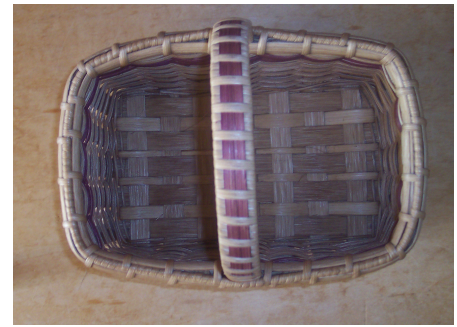

Blueberry Baskets

Blueberry Basket
\$46.00

Measures:
7" wide
10" long
11" handle height

Short Blueberry Basket
\$43.00

Measures:
7" wide
10" long
9" handle height

Baskets may be stained
with coffee. *

Colors:
Rust
Wine *
Navy
Cherry Red
Walnut Brown
Smoked *
Turquoise
Garden Green
Hunter Green
Charcoal
Space Dyed
Cane
Shaker Tape

Side Weaving Patterns:
all of them except
the Chevron pattern

In top Picture: Cross Stitch
Dyed row, Centered

Bottom Picture: Upper
3-row Chain with
everyother stake
overlays

Handle wraps:
Double Splint *
Triple Splint
Woven
Double Woven *
Over 3 X-ed
Over 4 X-ed
Arrowhead
Double Slash
Triple Slash
Arbor Handle

Borders:
Beaded *
X-ed
Rolled
Woven
3-rod Beaded

* means is in the picture above